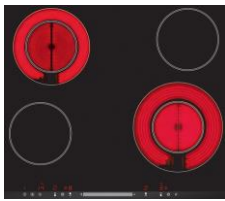

Single Oven
£45

Double Oven
£55

* Single 90cm Oven
£60

* Double 90cm Oven
£70

* Small Range 100/110cm
£80

* Large Range 120cm
£95

*** Does not include hob**

Small AGA £90

Large AGA £130

Electric Plate	Ceramic, Halogen
4 Burner	£15 / £10
5 Burner	/ £14
6+ Burner	/ £18

Electric Plate	Ceramic, Halogen
4 Burner	£15 / £10
5 Burner	/ £14
6+ Burner	/ £18

4 Gas Burner
£15

5 Gas Burner
£21